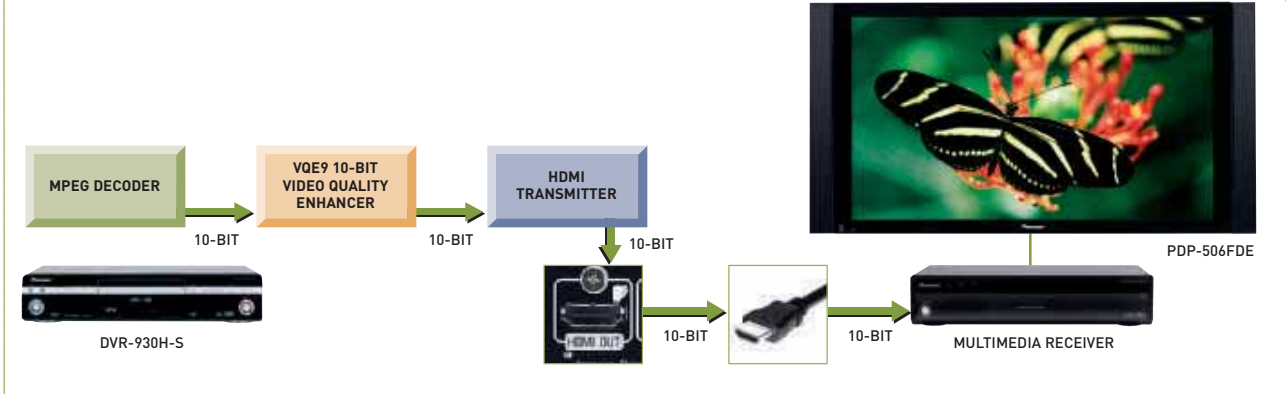

FULL DIGITAL 10-BIT SIGNAL TRANSMISSION

Full digital signal transfer from the source to your Pioneer Plasma TV

* To connect a DVI/HDCP compatible device to the HDMI connector, a conversion cable or adapter is necessary. Please note that DVI does not feature audio transfer. This unit has been designed to be compliant with HDMI version 1.1. Depending on the component you have connected, using a DVI connection may result in unreliable signal transfers.

PICTURE-PERFECT, WITH VQE9 (DVR-930H)

The DVR-930H incorporates truly advanced 10-bit full digital video processing circuitry, for smooth and natural-looking pictures. Pioneer's advanced Video Quality Enhancer (VQE9) offers precise video quality adjustments using PureCinema Progressive Scan and Component Frame Recursive Digital Noise Reduction. VQE9 also significantly advances the progressive processing of all video data. With even further enhanced jagged noise elimination, you will enjoy crisp and real images — courtesy of Pioneer.